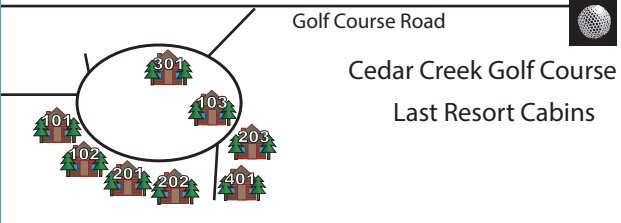

- Girls Gone Wine
- Abendigos Restaurant
- Gas/Store

Golf Course Road
Cedar Creek Golf Course
Last Resort Cabins

Carson Creek (Boat Ramps/Lake Access)