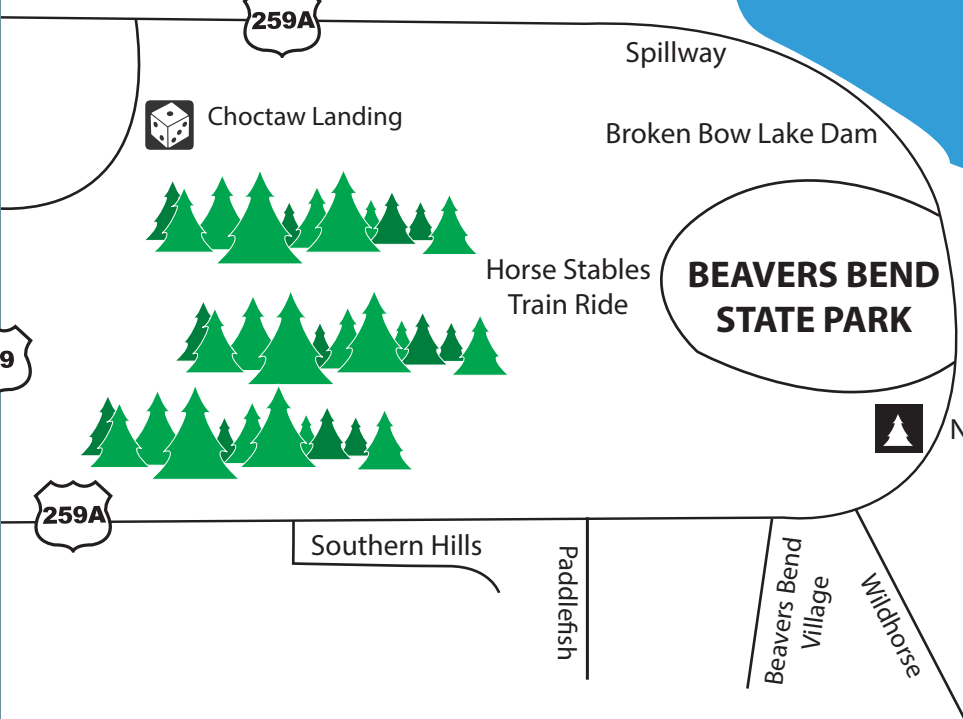

Beavers Bend Lodging

Cabins listed on this map are BBL cabins only and does not include lodging by other management companies.

- 107 - Whispering Woods
- 108 - Rendezvous Cabin
- 111 - Dream Time Retreat
- 113 - Chasing Fireflies
- 204 - Squirrel's Nest
- 212 - 4R Escape
- 501 - FireWater Creek
- 600 - Red Cedar Lodge
- 700 - Bronco Lodge
- 701 - Wisdom Creek
- 702 - As You Wish
- 704 - Lazy Bear

ATV Riding
Horseback Riding

- 101 - Beth
- 102 - Beau
- 103 - Ledgers Hideaway

- 201 - Julia's Cabin
- 202 - Bradley's Cabin
- 203 - Elyssa's Escape

- 301 - Grandma/pa Cabin
- 401 - Nick's Nature House

- Girls Gone Wine
- Abendigos Restaurant
- Gas/Store

Golf Course Road
Cedar Creek Golf Course
Last Resort Cabins

Carson Creek (Boat Ramps/Lake Access)

Stevens Gap - Marina

BEAVERS BEND STATE PARK

- Cafe
- Nature Center

Janet's Treasure Chest Office Store

Broken Bow ↓

click for printable pdf version

map is not true to scale

CABINS DO NOT HAVE ADDRESSES

Please do not leave home without your e-mail confirmation directions.

Map Guest or GPS landmark directions:
Hwy 259 & Hwy 259A, Broken Bow, OK 74728
(entrance to Beavers Bend Resort Park)