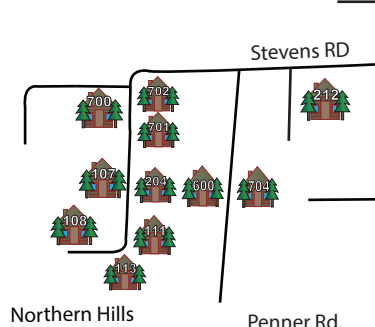

Beavers Bend Lodging

Cabins listed on this map are BBL cabins only and does not include lodging by other management companies.

- 107 - Whispering Woods
- 108 - Rendezvous Cabin
- 111 - Dream Time Retreat
- 113 - Chasing Fireflies
- 204 - Squirrel's Nest
- 212 - 4R Escape
- 501 - FireWater Creek
- 600 - Red Cedar Lodge
- 700 - Bronco Lodge
- 701 - Wisdom Creek
- 702 - As You Wish
- 704 - Lazy Bear

ATV Riding
Horseback Riding

- 101 - Beth
- 102 - Beau
- 103 - Ledgers Hideaway

- 201 - Julia's Cabin
- 202 - Bradley's Cabin
- 203 - Elyssa's Escape

- 301 - Grandma/pa Cabin
- 401 - Nick's Nature House

- Girls Gone Wine
- Abendigos Restaurant
- Gas/Store

Golf Course Road
Cedar Creek Golf Course
Last Resort Cabins

Carson Creek (Boat Ramps/Lake Access)

Stevens Gap - Marina

BEAVERS BEND STATE PARK

- Cafe
- Nature Center

Janet's Treasure Chest Office Store

Broken Bow ↓

click for printable pdf version

map is not true to scale

CABINS DO NOT HAVE ADDRESSES

Please do not leave home without your e-mail confirmation directions.

Map Guest or GPS landmark directions:
Hwy 259 & Hwy 259A, Broken Bow, OK 74728
(entrance to Beavers Bend Resort Park)