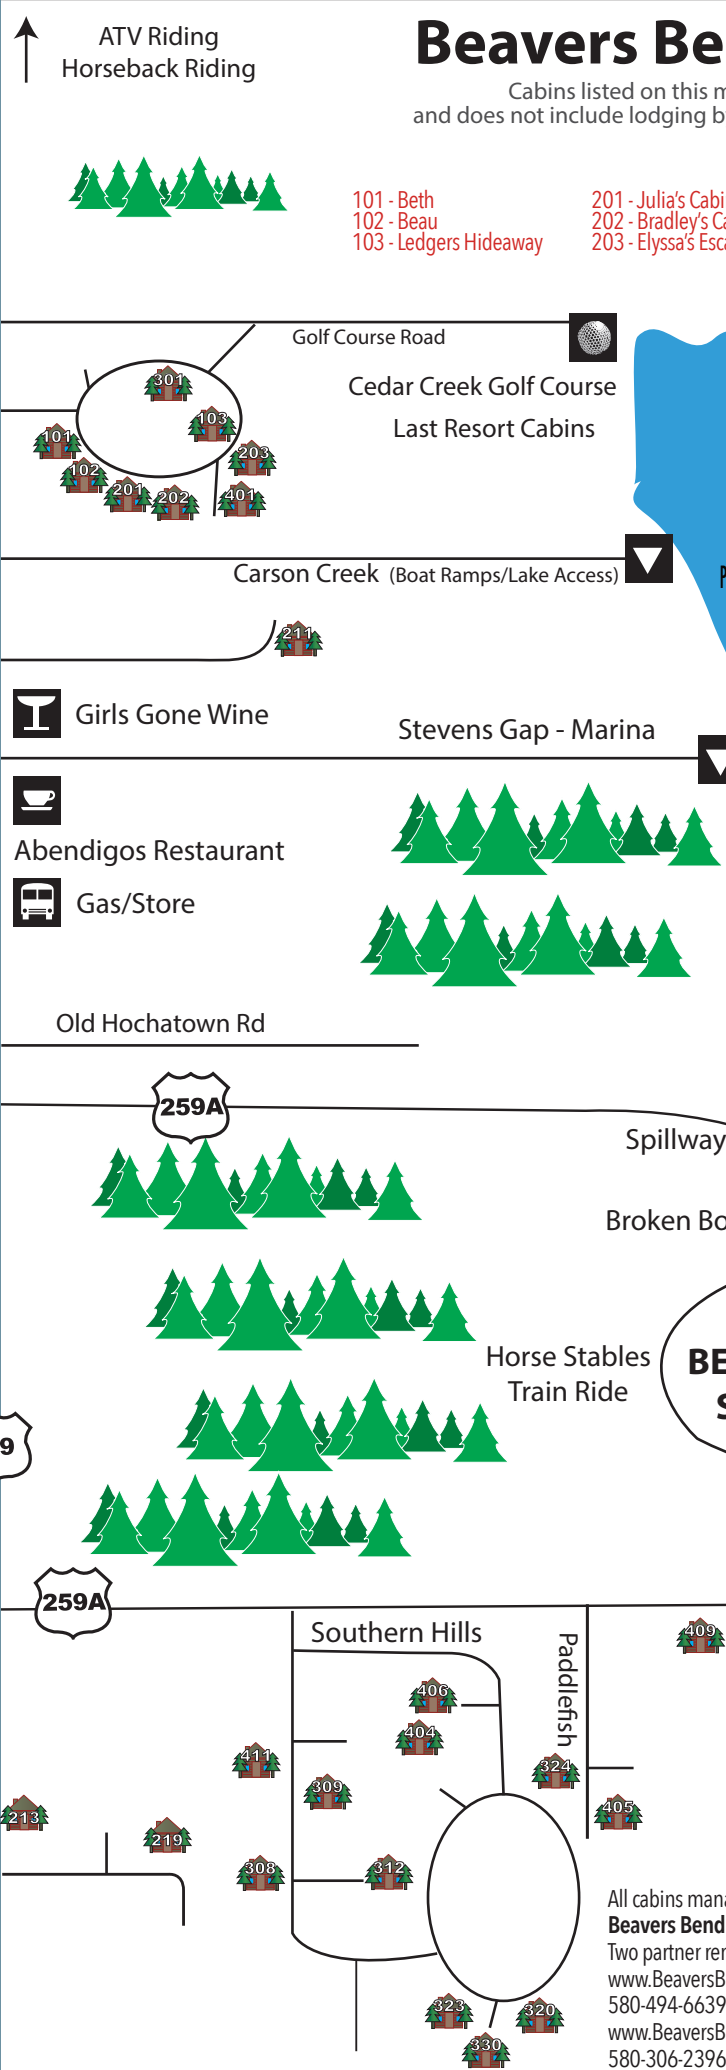

- 101 - Beth
- 102 - Beau
- 103 - Ledgers Hideaway

- 201 - Julia's Cabin
- 202 - Bradley's Cabin
- 203 - Elyssa's Escape

- 301 - Grandma/pa Cabin
- 401 - Nick's Nature House

click for printable pdf version

map is not true to scale

CABINS DO NOT HAVE ADDRESSES

Please do not leave home without your e-mail confirmation directions.

Map Guest or GPS landmark directions:

Hwy 259 & Hwy 259A, Broken Bow, OK 74728

(entrance to Beavers Bend Resort Park)

Broken Bow Lake

BEAVERS BEND STATE PARK

All cabins managed by **Beavers Bend Lodging** and **Beavers Bend Vacation Getaways (BBVG)**.
Two partner rental cabin companies in Hochatown, Oklahoma
www.BeaversBendLodging.com
580-494-6639
www.BeaversBendVacationGetaways.com
580-306-2396