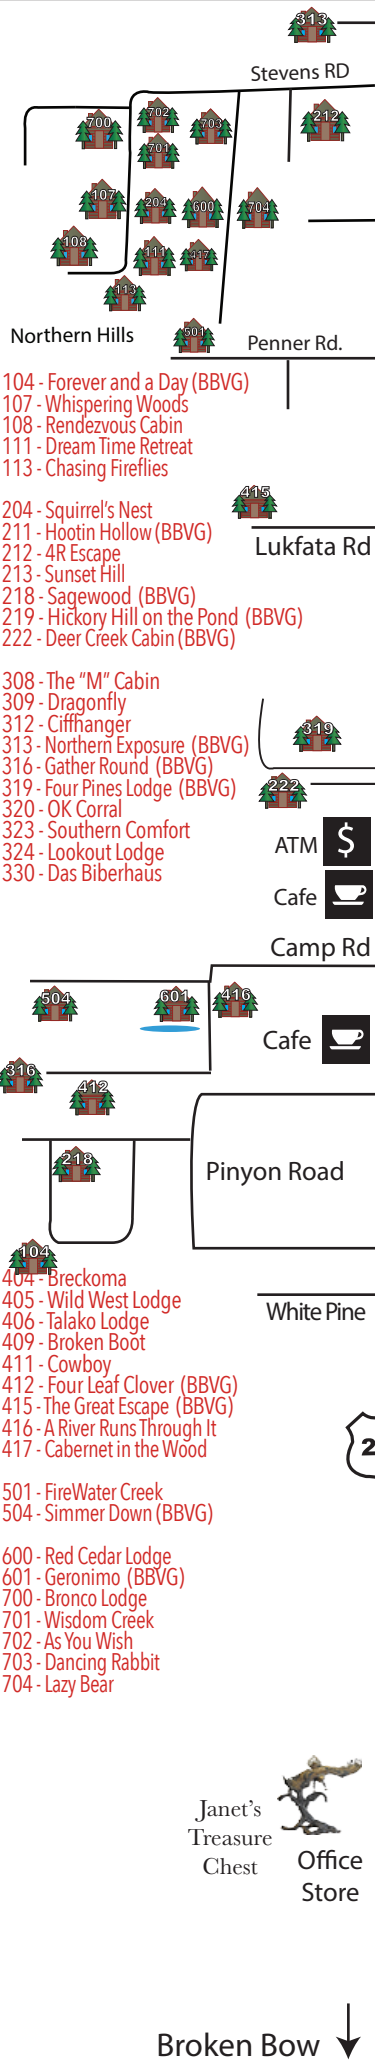

Beavers Bend Lodging

Cabins listed on this map are BBL cabins only and does not include lodging by other management companies.

- 104 - Forever and a Day (BBVG)
- 107 - Whispering Woods
- 108 - Rendezvous Cabin
- 111 - Dream Time Retreat
- 113 - Chasing Fireflies

- 204 - Squirrel's Nest
- 211 - Hootin Hollow (BBVG)
- 212 - 4R Escape
- 213 - Sunset Hill
- 218 - Sagewood (BBVG)
- 219 - Hickory Hill on the Pond (BBVG)
- 222 - Deer Creek Cabin (BBVG)

- 308 - The "M" Cabin
- 309 - Dragonfly
- 312 - Cliffhanger
- 313 - Northern Exposure (BBVG)
- 316 - Gather Round (BBVG)
- 319 - Four Pines Lodge (BBVG)
- 320 - OK Corral
- 323 - Southern Comfort
- 324 - Lookout Lodge
- 330 - Das Biberhaus

- 404 - Breckoma
- 405 - Wild West Lodge
- 406 - Talako Lodge
- 409 - Broken Boot
- 411 - Cowboy
- 412 - Four Leaf Clover (BBVG)
- 415 - The Great Escape (BBVG)
- 416 - A River Runs Through It
- 417 - Cabernet in the Wood

map is not true to scale

CABINS DO NOT HAVE ADDRESSES

Please do not leave home without your e-mail confirmation directions.

Map Guest or GPS landmark directions:

Hwy 259 & Hwy 259A, Broken Bow, OK 74728

(entrance to Beavers Bend Resort Park)