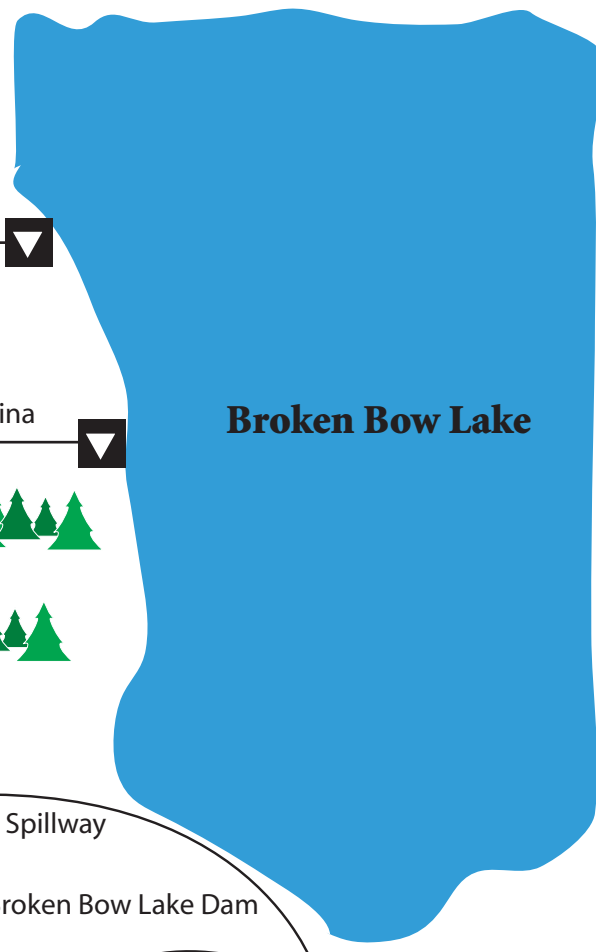

- 301 - Grandma/pa Cabin
- 401 - Nick's Nature House
- 402 - Beach House

Girls Gone Wine

Stevens Gap - Marina

Abendigos Restaurant

Gas/Store

ATM
Cafe

259A

Dogwood Estates

Southern Hills

Office Store

Gas

Broken Bow

- 214 - Hidden Oak
- 216 - Dry Creek Lodge
- 302 - Hickory
- 305 - Oasis
- 306 - Texas 2 Step
- 308 - The "M" Cabin
- 309 - Dragonfly
- 310 - Cowboy
- 311 - Ayatia
- 312 - Cliffhanger

- 315 - Bird House
- 316 - Oak Wood
- 317 - Fiddlesticks
- 318 - Westcliffe
- 404 - Breckhoma
- 405 - Chulosa Lodge
- 406 - Talako Lodge
- 407 - Whispering Oak
- 501 - ThunderBird Lodge

Beavers Bend Village

Broken Bow Lake