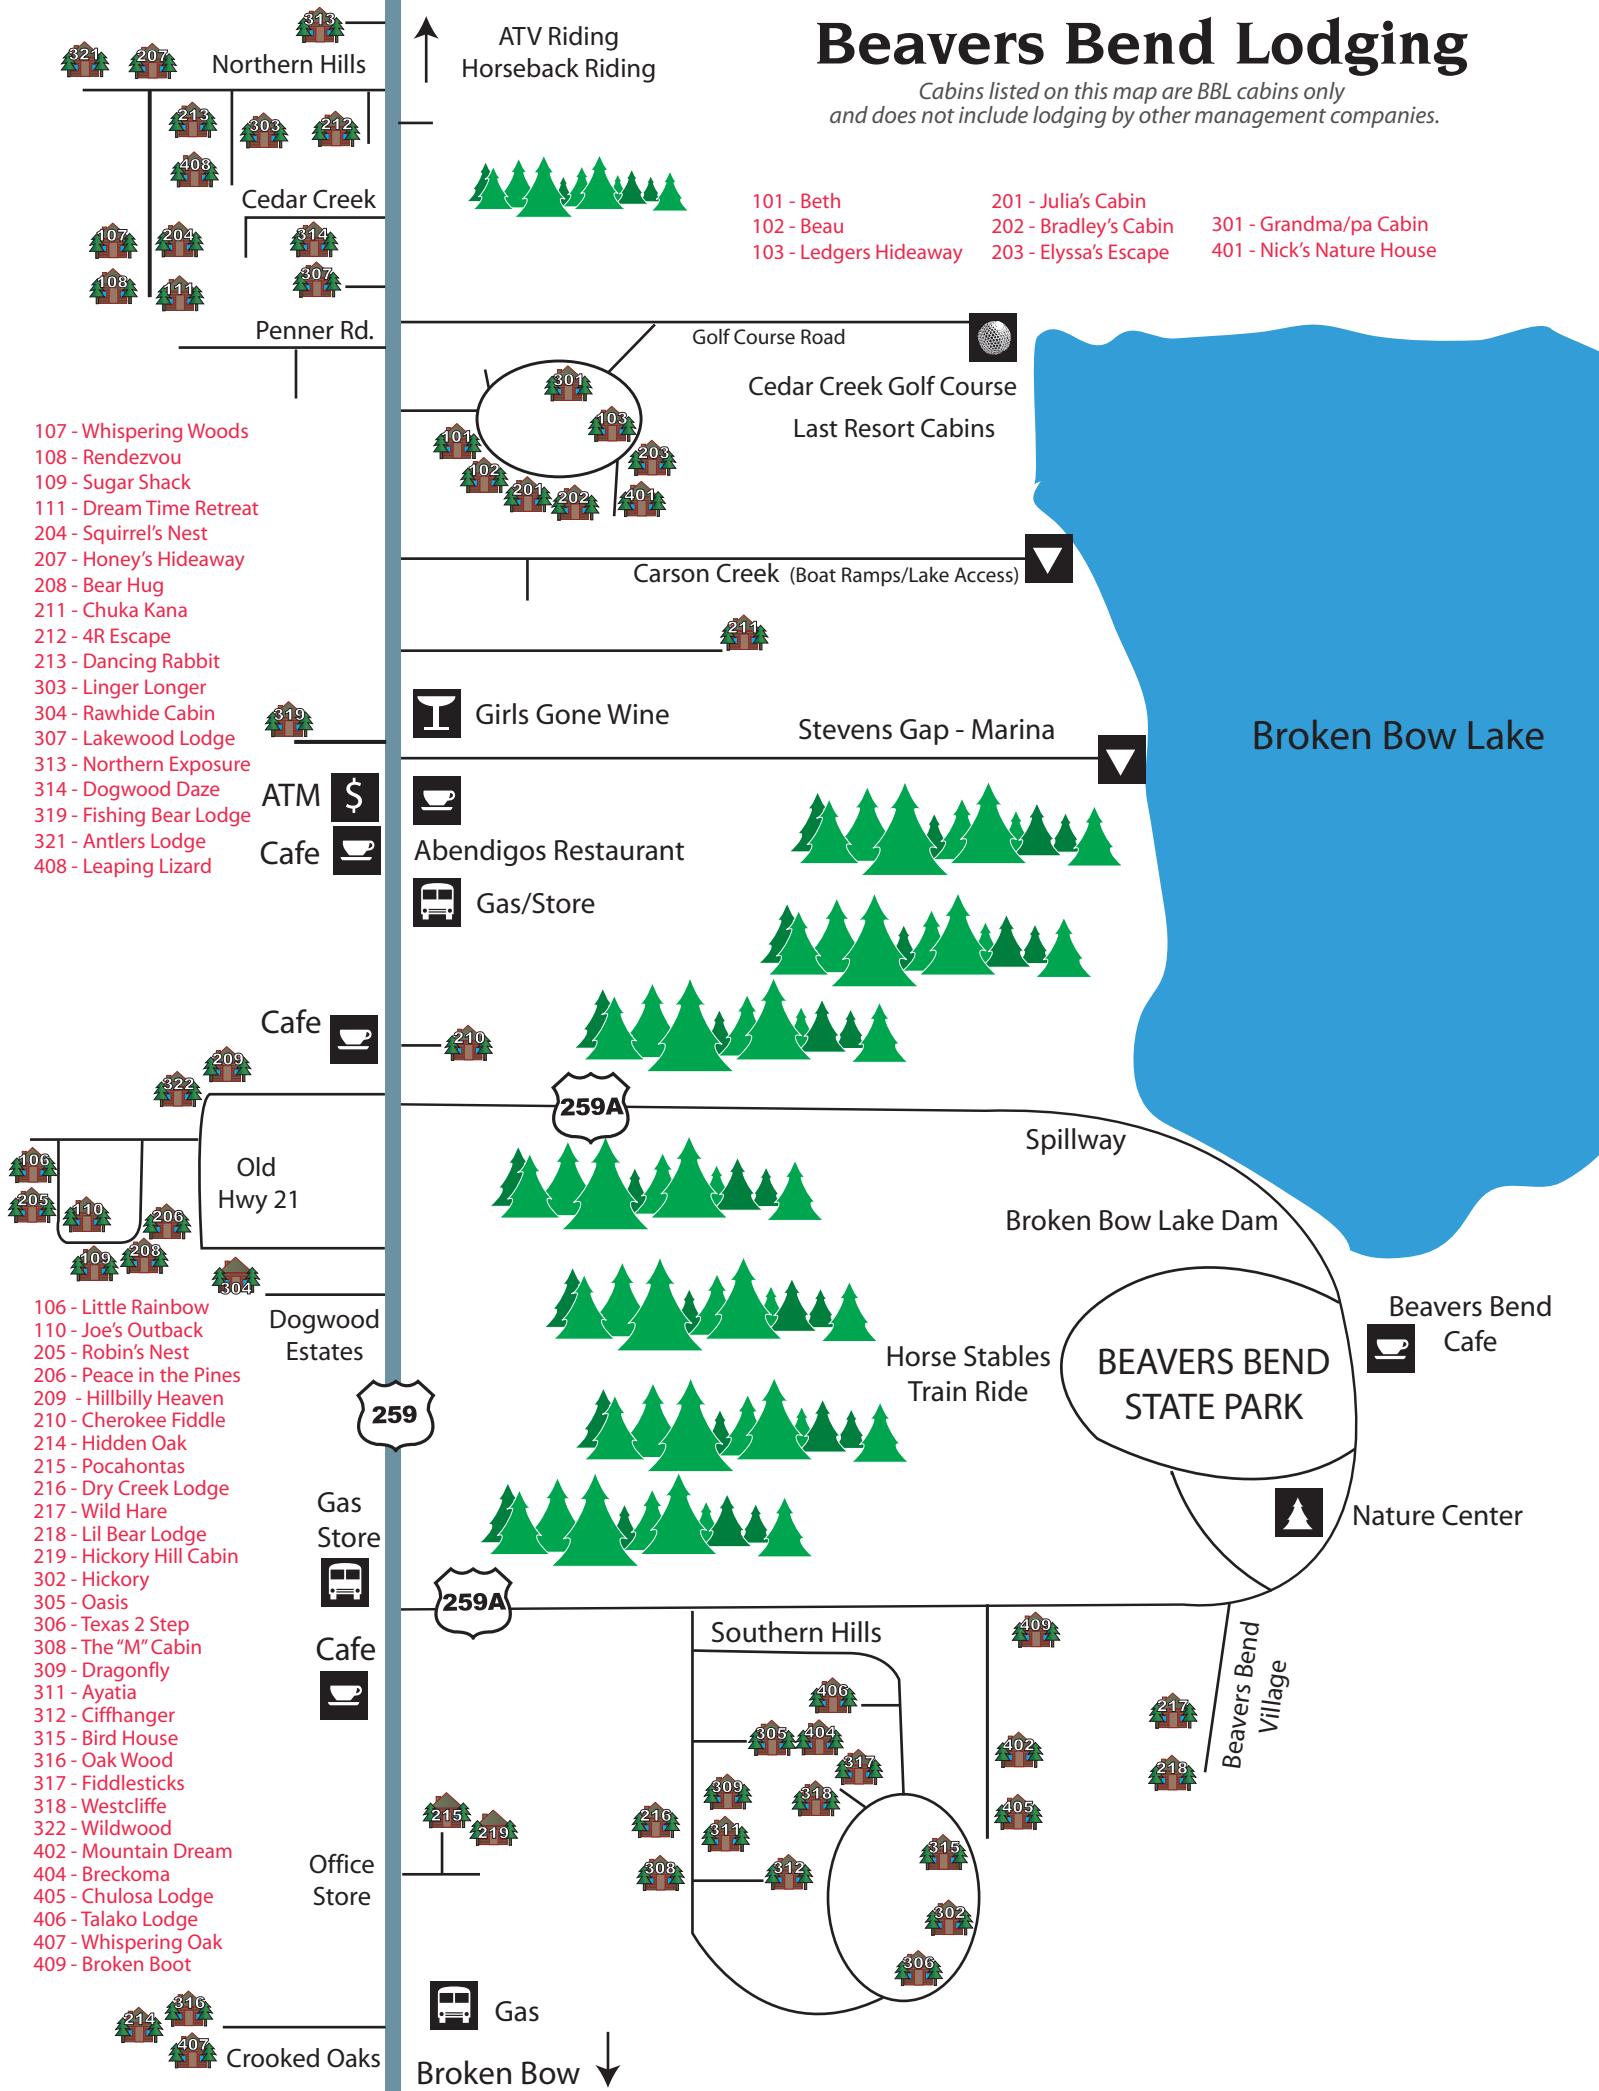

Beavers Bend Lodging

Cabins listed on this map are BBL cabins only and does not include lodging by other management companies.

- 101 - Beth
- 102 - Beau
- 103 - Ledgers Hideaway
- 201 - Julia's Cabin
- 202 - Bradley's Cabin
- 203 - Elyssa's Escape
- 301 - Grandma/pa Cabin
- 401 - Nick's Nature House

- 107 - Whispering Woods
- 108 - Rendezvou
- 109 - Sugar Shack
- 111 - Dream Time Retreat
- 204 - Squirrel's Nest
- 207 - Honey's Hideaway
- 208 - Bear Hug
- 211 - Chuka Kana
- 212 - 4R Escape
- 213 - Dancing Rabbit
- 303 - Linger Longer
- 304 - Rawhide Cabin
- 307 - Lakewood Lodge
- 313 - Northern Exposure
- 314 - Dogwood Daze
- 319 - Fishing Bear Lodge
- 321 - Antlers Lodge
- 408 - Leaping Lizard

- 106 - Little Rainbow
- 110 - Joe's Outback
- 205 - Robin's Nest
- 206 - Peace in the Pines
- 209 - Hillbilly Heaven
- 210 - Cherokee Fiddle
- 214 - Hidden Oak
- 215 - Pocahontas
- 216 - Dry Creek Lodge
- 217 - Wild Hare
- 218 - Lil Bear Lodge
- 219 - Hickory Hill Cabin
- 302 - Hickory
- 305 - Oasis
- 306 - Texas 2 Step
- 308 - The "M" Cabin
- 309 - Dragonfly
- 311 - Ayatia
- 312 - Ciffhanger
- 315 - Bird House
- 316 - Oak Wood
- 317 - Fiddlesticks
- 318 - Westcliffe
- 322 - Wildwood
- 402 - Mountain Dream
- 404 - Breckoma
- 405 - Chulosa Lodge
- 406 - Talako Lodge
- 407 - Whispering Oak
- 409 - Broken Boot

Southern Hills

Golf Course Road

Cedar Creek Golf Course

Last Resort Cabins

Carson Creek (Boat Ramps/Lake Access)

Stevens Gap - Marina

Girls Gone Wine

Abendigos Restaurant