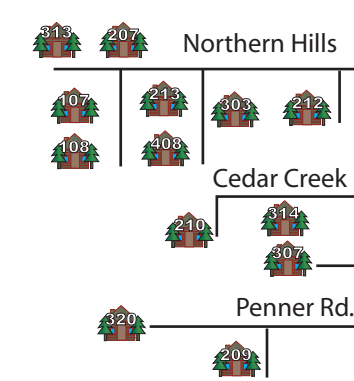

Beavers Bend Lodging

Cabins listed on this map are BBL cabins only and does not include lodging by other management companies.

- 107 - Whispering Woods
- 108 - Rendezvou
- 109 - Sugar Shack
- 205 - Takitik Cabin
- 206 - Peace in the Pines
- 207 - Honey's Hideaway
- 208 - Bear Hug
- 209 - Blue Aspen Lodge
- 210 - Lake House
- 211 - Chuka Kana
- 212 - 4R Escape
- 213 - Dancing Rabbit
- 303 - Linger Longer
- 304 - Rawhide Cabin
- 307 - Lakewood Lodge
- 313 - Antlers Lodge
- 314 - Dogwood Daze
- 320 - Bear Creek
- 408 - Leaping Lizard

ATV Riding
Horseback Riding

- 101 - Beth
- 102 - Beau
- 103 - Ledgers Hideaway
- 104 - Bunk House
- 105 - Par 3
- 106 - Honeycomb
- 201 - Julia's Cabin
- 202 - Bradley's Cabin
- 203 - Elyssa's Escape
- 204 - Fishing Lodge

- 301 - Grandma/pa Cabin
- 401 - Nick's Nature House
- 402 - Beach House

Girls Gone Wine

Stevens Gap - Marina

Abendigos Restaurant

Gas/Store

ATM
Cafe

259A

Dogwood Estates

Broken Bow Lake